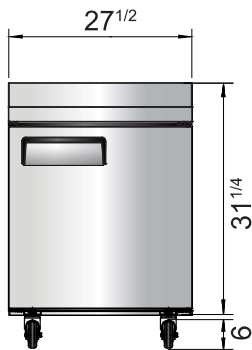

PLAN VIEW

MGF8412GR