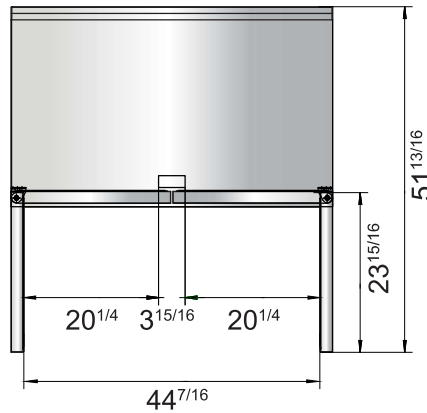

"WE MAKE THE KITCHEN BETTER!"

ATOSA USA, INC.

Toll Free: 855-855-0399 Email: info@atosausa.com

www.atosa.com | www.atosausa.com

California, Colorado, Florida, Georgia, Illinois,

New Jersey, Ohio, Texas, Washington

SPECIFICATIONS

Models	Door	Capacity (Cu.Ft.)	Shelves	Casters (inch)	Amps (A)	Voltage (V/Hz/Ph)	HP	Refrigerant	Exterior Dimensions (inch)	Net Weight (lbs)	Gross Weight (lbs)
MGF8412GR	1	7.2	1	2	1.8	115/60/1	1/5	R290	27^{1/2}×30×39^{4/5}	146	179
MGF8413GR	2	13.4	2	2	2.6	115/60/1	1/4	R290	48^{3/10}×30×39^{4/5}	203	245

PLAN VIEW

MGF8413GR