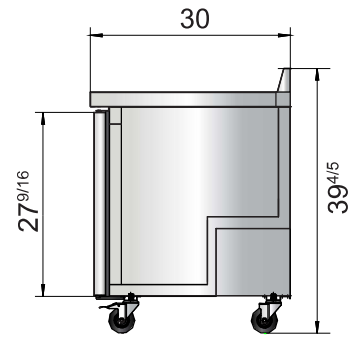

California, Colorado, Florida, Georgia, Illinois,

New Jersey, Ohio, Texas, Washington

**SPECIFICATIONS**

Models	Door	Capacity (Cu.Ft.)	Shelves	Casters (inch)	Amps (A)	Voltage (V/Hz/Ph)	HP	Refrigerant	Exterior Dimensions (inch)	Net Weight (lbs)	Gross Weight (lbs)
MGF8412GR	1	7.2	1	2	1.8	115/60/1	1/5	R290	27 <sup>1/2</sup> ×30×39 <sup>4/5</sup>	146	179
MGF8413GR	2	13.4	2	2	2.6	115/60/1	1/4	R290	48 <sup>3/10</sup> ×30×39 <sup>4/5</sup>	203	245

**PLAN VIEW**

**MGF8412GR**

**MGF8413GR**

Casters

Epoxy shelves

Rear grate