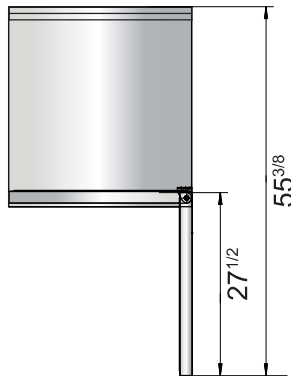

California, Colorado, Florida, Georgia, Illinois,

New Jersey, Ohio, Texas, Washington

**SPECIFICATIONS**

Models	Door	Capacity (Cu.Ft.)	Shelves	Casters (inch)	Amps (A)	Voltage (V/Hz/Ph)	HP	Refrigerant	Exterior Dimensions (inch)	Net Weight (lbs)	Gross Weight (lbs)
MGF8412GR	1	7.2	1	2	1.8	115/60/1	1/5	R290	27 <sup>1/2</sup> ×30×39 <sup>4/5</sup>	146	179
MGF8413GR	2	13.4	2	2	2.6	115/60/1	1/4	R290	48 <sup>3/10</sup> ×30×39 <sup>4/5</sup>	203	245

**PLAN VIEW**

**MGF8412GR**

**MGF8413GR**

Casters

Epoxy shelves

Rear grate