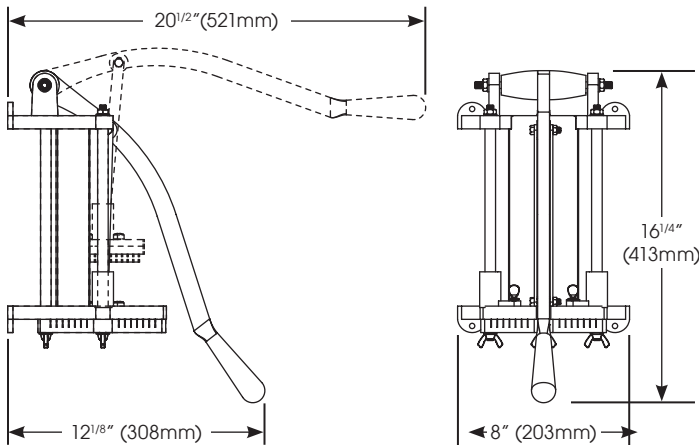

Shown with HFC-BK wall bracket (sold separately)