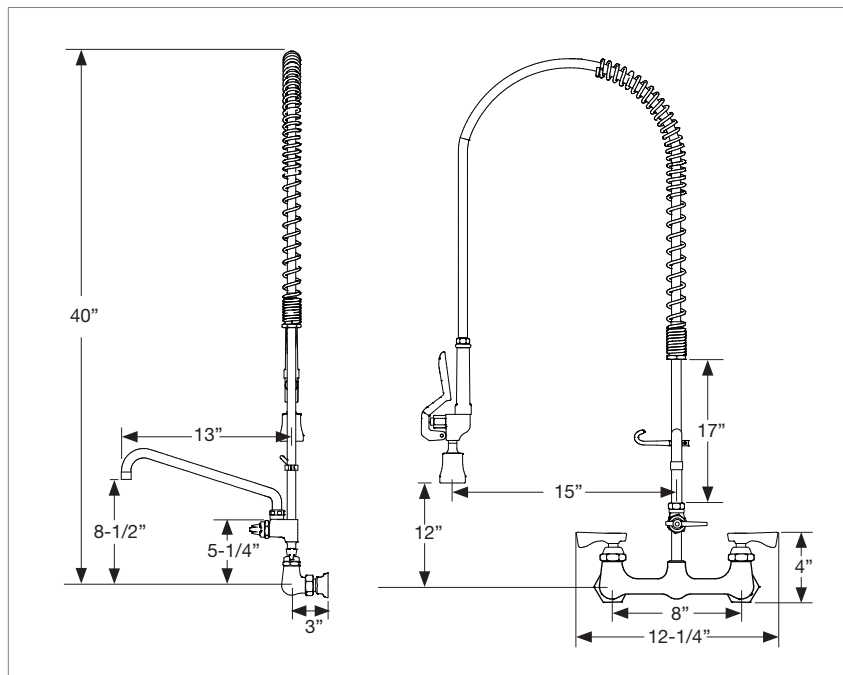

Model: **17-109WL** Item #: _____ Date: _____
 Project: _____ Qty: _____ Approved By: _____

8" Center Wall Mount Pre-Rinse with Add-On Faucet (12" Spout) Royal Series Plumbing

Standard Features

- Pre-assembled to cut installation time
- Includes add-on faucet with 12" spout
- Includes wall bracket
- 1/4 turn high performance ceramic cartridge valves with integral check
- 44" stainless steel hose with grip
- 38"H with 15" overhang
- 3/8" NPT x 18"L riser pipe with hook
- Mounting kit included
- Full replacement parts available

Specifications

Water Inlet	1/2" NPT Female
Temp. Range	40° - 180°F
Centers	8" Center
Mounting Style	Wall Mount
Rough In	Two 7/8" Round Holes
Add-On Faucet	12" Spout, 1.8 GPM
Spray Head Flow Rate	1.15 GPM @ 60 PSI
Material	Solid Brass
Finish	Polished Chrome
Weight	15 lbs.

Model	Description
17-109WL	Royal Series 8" Center Wall Mount Pre-Rinse with Add-On Faucet, 12" Spout

Product Compliance

- NSF-61 & NSF/ANSI 372
- ASME A112.18.1-2011/CSA B125.1-11 & NSF/ANSI 372
- City of Los Angeles
- CEC Listed
- Commonwealth of Massachusetts

Model: **17-109WL** Item #: _____ Date: _____

Project: _____ Qty: _____ Approved By: _____

8" Center Wall Mount Pre-Rinse with Add-On Faucet (12" Spout) Royal Series Plumbing

Replacement Parts

No.	Model	Description
1	21-162	24" Spring
2	21-133L	44" Hose with Grip
3	21-129L	1.15 GPM Spray Head
4	21-165	Hook Assembly
5	21-161L	Spring Retainer
6	21-137	Wall Bracket
7	21-160L	18" Riser
8	21-139L	Add-On Faucet with 12" Spout
9	21-108L	8" Center Pre-Rinse Faucet Body