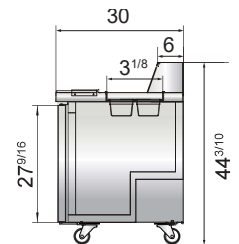

SPECIFICATIONS

Models	Door	Capacity (Cu.Ft.)	Shelves	Casters (inch)	Rated Current (A)	Voltage (V/Hz/Ph)	HP	Refrigerant	Exterior Dimensions (inch)	Net Weight (lbs)	Gross Weight (lbs)
MSF8301GR	1	7.2	1	5	2.3	115/60/1	1/7	R290	27 ¹ / ₂ ×30×44 ³ / ₁₀	159	196
MSF3610GR	2	8.7	2	5	2.3	115/60/1	1/7	R290	36 ⁵ / ₁₆ ×30×44 ³ / ₁₀	173	227
MSF8302GR	2	13.4	2	5	2.3	115/60/1	1/7	R290	48 ¹ / ₅ ×30×44 ³ / ₁₀	231	276
MSF8303GR	2	17.2	2	5	2.8	115/60/1	1/5	R290	60 ¹ / ₅ ×30×44 ³ / ₁₀	271	320
MSF8304GR	3	21.1	3	5	2.8	115/60/1	1/5	R290	70 ⁷ / ₁₀ ×30×44 ³ / ₁₀	317	379

PLAN VIEW

MSF8301GR

MSF8302GR

MSF8303GR

MSF8304GR

MSF3610GR

Casters

Epoxy shelves