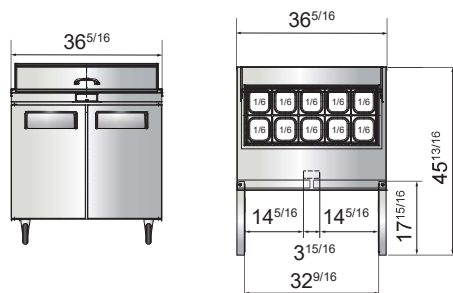

SPECIFICATIONS

Models	Door	Capacity (Cu.Ft.)	Shelves	Casters (inch)	Rated Current (A)	Voltage (V/Hz/Ph)	HP	Refrigerant	Exterior Dimensions (inch)	Net Weight (lbs)	Gross Weight (lbs)
MSF8301GR	1	7.2	1	5	2.3	115/60/1	1/7	R290	27 ¹ / ₂ ×30×44 ³ / ₁₀	159	196
MSF3610GR	2	8.7	2	5	2.3	115/60/1	1/7	R290	36 ⁵ / ₁₆ ×30×44 ³ / ₁₀	173	227
MSF8302GR	2	13.4	2	5	2.3	115/60/1	1/7	R290	48 ¹ / ₅ ×30×44 ³ / ₁₀	231	276
MSF8303GR	2	17.2	2	5	2.8	115/60/1	1/5	R290	60 ¹ / ₅ ×30×44 ³ / ₁₀	271	320
MSF8304GR	3	21.1	3	5	2.8	115/60/1	1/5	R290	70 ⁷ / ₁₀ ×30×44 ³ / ₁₀	317	379

PLAN VIEW

MSF8301GR

MSF8302GR

MSF8303GR

MSF8304GR

MSF3610GR

Casters

Epoxy shelves