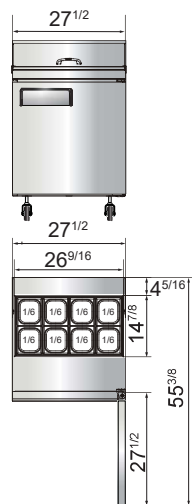

"WE MAKE THE KITCHEN BETTER!"

ATOSA USA, INC.

Toll Free: 855-855-0399 Email: info@atosausa.com

www.atosa.com | www.atosausa.com

California, Colorado, Florida, Georgia, Illinois,

New Jersey, Ohio, Texas, Washington

SPECIFICATIONS

Models	Door	Capacity (Cu.Ft.)	Shelves	Casters (inch)	Rated Current (A)	Voltage (V/Hz/Ph)	HP	Refrigerant	Exterior Dimensions (inch)	Net Weight (lbs)	Gross Weight (lbs)
MSF8301GR	1	7.2	1	5	2.3	115/60/1	1/7	R290	27¹/₂×30×44³/₁₀	159	196
MSF3610GR	2	8.7	2	5	2.3	115/60/1	1/7	R290	36⁵/₁₆×30×44³/₁₀	173	227
MSF8302GR	2	13.4	2	5	2.3	115/60/1	1/7	R290	48¹/₅×30×44³/₁₀	231	276
MSF8303GR	2	17.2	2	5	2.8	115/60/1	1/5	R290	60¹/₅×30×44³/₁₀	271	320
MSF8304GR	3	21.1	3	5	2.8	115/60/1	1/5	R290	70⁷/₁₀×30×44³/₁₀	317	379

PLAN VIEW

MSF8301GR