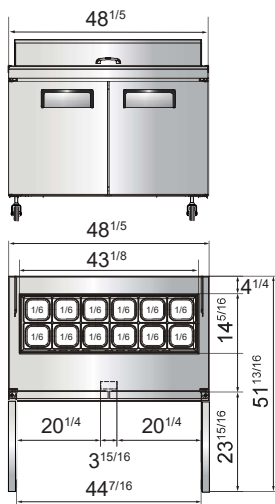

SPECIFICATIONS

Models	Door	Capacity (Cu.Ft.)	Shelves	Casters (inch)	Rated Current (A)	Voltage (V/Hz/Ph)	HP	Refrigerant	Exterior Dimensions (inch)	Net Weight (lbs)	Gross Weight (lbs)
MSF8301GR	1	7.2	1	5	2.3	115/60/1	1/7	R290	27 ¹ / ₂ ×30×44 ³ / ₁₀	159	196
MSF3610GR	2	8.7	2	5	2.3	115/60/1	1/7	R290	36 ⁵ / ₁₆ ×30×44 ³ / ₁₀	173	227
MSF8302GR	2	13.4	2	5	2.3	115/60/1	1/7	R290	48 ¹ / ₅ ×30×44 ³ / ₁₀	231	276
MSF8303GR	2	17.2	2	5	2.8	115/60/1	1/5	R290	60 ¹ / ₅ ×30×44 ³ / ₁₀	271	320
MSF8304GR	3	21.1	3	5	2.8	115/60/1	1/5	R290	70 ⁷ / ₁₀ ×30×44 ³ / ₁₀	317	379

PLAN VIEW

MSF8301GR

MSF8302GR

MSF8303GR

MSF8304GR

MSF3610GR

Casters

Epoxy shelves