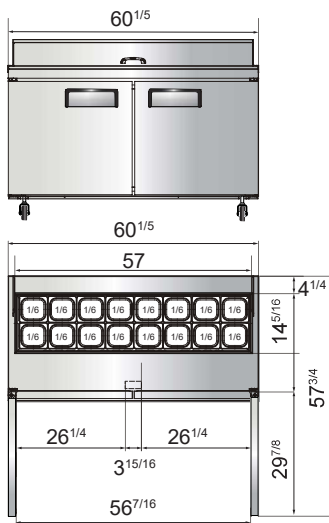

SPECIFICATIONS

Models	Door	Capacity (Cu.Ft.)	Shelves	Casters (inch)	Rated Current (A)	Voltage (V/Hz/Ph)	HP	Refrigerant	Exterior Dimensions (inch)	Net Weight (lbs)	Gross Weight (lbs)
MSF8301GR	1	7.2	1	5	2.3	115/60/1	1/7	R290	27 ¹ / ₂ ×30×44 ³ / ₁₀	159	196
MSF3610GR	2	8.7	2	5	2.3	115/60/1	1/7	R290	36 ⁵ / ₁₆ ×30×44 ³ / ₁₀	173	227
MSF8302GR	2	13.4	2	5	2.3	115/60/1	1/7	R290	48 ¹ / ₅ ×30×44 ³ / ₁₀	231	276
MSF8303GR	2	17.2	2	5	2.8	115/60/1	1/5	R290	60 ¹ / ₅ ×30×44 ³ / ₁₀	271	320
MSF8304GR	3	21.1	3	5	2.8	115/60/1	1/5	R290	70 ⁷ / ₁₀ ×30×44 ³ / ₁₀	317	379

PLAN VIEW

MSF8301GR

MSF8302GR

MSF8303GR

MSF8304GR

MSF3610GR

Casters

Epoxy shelves