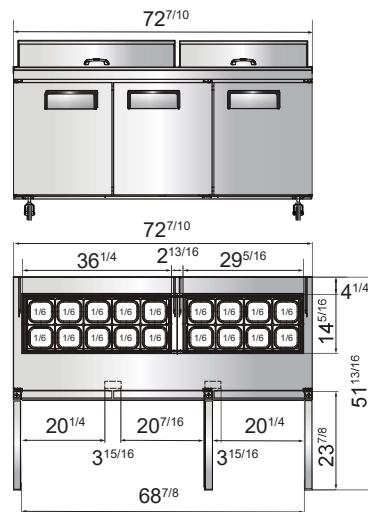

SPECIFICATIONS

Models	Door	Capacity (Cu.Ft.)	Shelves	Casters (inch)	Rated Current (A)	Voltage (V/Hz/Ph)	HP	Refrigerant	Exterior Dimensions (inch)	Net Weight (lbs)	Gross Weight (lbs)
MSF8301GR	1	7.2	1	5	2.3	115/60/1	1/7	R290	27 ¹ / ₂ ×30×44 ³ / ₁₀	159	196
MSF3610GR	2	8.7	2	5	2.3	115/60/1	1/7	R290	36 ⁵ / ₁₆ ×30×44 ³ / ₁₀	173	227
MSF8302GR	2	13.4	2	5	2.3	115/60/1	1/7	R290	48 ¹ / ₅ ×30×44 ³ / ₁₀	231	276
MSF8303GR	2	17.2	2	5	2.8	115/60/1	1/5	R290	60 ¹ / ₅ ×30×44 ³ / ₁₀	271	320
MSF8304GR	3	21.1	3	5	2.8	115/60/1	1/5	R290	70 ⁷ / ₁₀ ×30×44 ³ / ₁₀	317	379

PLAN VIEW

MSF8301GR

MSF8302GR

MSF8303GR

MSF8304GR

MSF3610GR

Casters

Epoxy shelves