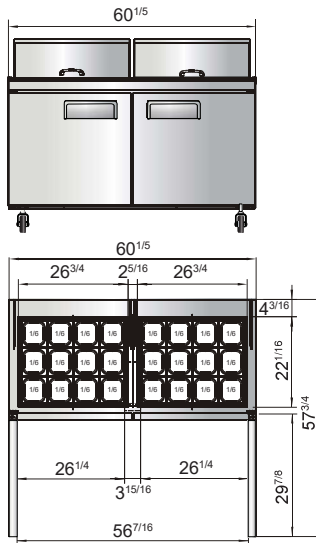

SPECIFICATIONS

Models	Door	Capacity (Cu.Ft.)	Shelves	Casters (inch)	Rated Current (A)	Voltage (V/Hz/Ph)	HP	Refrigerant	Exterior Dimensions (inch)	Net Weight (lbs)	Gross Weight (lbs)
MSF8305GR	1	7.2	1	5	2.3	115/60/1	1/7	R290	27 ^{1/2} ×34×47 ^{1/10}	170	212
MSF3615GR	2	8.7	2	5	2.3	115/60/1	1/7	R290	36 ^{5/16} ×34×47 ^{1/10}	174	240
MSF8306GR	2	13.4	2	5	2.3	115/60/1	1/7	R290	48 ^{1/5} ×34×47 ^{1/10}	243	293
MSF8307GR	2	17.2	2	5	2.8	115/60/1	1/5	R290	60 ^{1/5} ×34×47 ^{1/10}	284	340
MSF8308GR	3	21.1	3	5	2.8	115/60/1	1/5	R290	72 ^{7/10} ×34×47 ^{1/10}	331	401

PLAN VIEW

MSF8305GR

MSF8306GR

MSF8307GR

MSF8308GR

MSF3615GR

Casters

Epoxy shelves