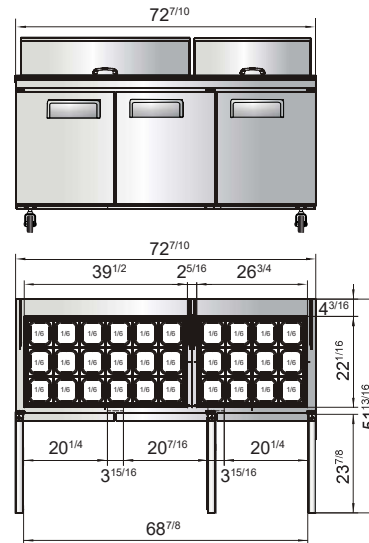

SPECIFICATIONS

Models	Door	Capacity (Cu.Ft.)	Shelves	Casters (inch)	Rated Current (A)	Voltage (V/Hz/Ph)	HP	Refrigerant	Exterior Dimensions (inch)	Net Weight (lbs)	Gross Weight (lbs)
MSF8305GR	1	7.2	1	5	2.3	115/60/1	1/7	R290	27 ^{1/2} ×34×47 ^{1/10}	170	212
MSF3615GR	2	8.7	2	5	2.3	115/60/1	1/7	R290	36 ^{5/16} ×34×47 ^{1/10}	174	240
MSF8306GR	2	13.4	2	5	2.3	115/60/1	1/7	R290	48 ^{1/5} ×34×47 ^{1/10}	243	293
MSF8307GR	2	17.2	2	5	2.8	115/60/1	1/5	R290	60 ^{1/5} ×34×47 ^{1/10}	284	340
MSF8308GR	3	21.1	3	5	2.8	115/60/1	1/5	R290	72 ^{7/10} ×34×47 ^{1/10}	331	401

PLAN VIEW

MSF8305GR

MSF8306GR

MSF8307GR

MSF8308GR

MSF3615GR

Casters

Epoxy shelves