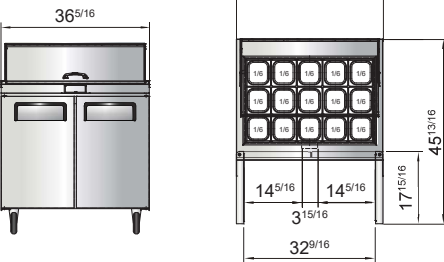

SPECIFICATIONS

Models	Door	Capacity (Cu.Ft.)	Shelves	Casters (inch)	Rated Current (A)	Voltage (V/Hz/Ph)	HP	Refrigerant	Exterior Dimensions (inch)	Net Weight (lbs)	Gross Weight (lbs)
MSF8305GR	1	7.2	1	5	2.3	115/60/1	1/7	R290	27 ^{1/2} ×34×47 ^{1/10}	170	212
MSF3615GR	2	8.7	2	5	2.3	115/60/1	1/7	R290	36 ^{5/16} ×34×47 ^{1/10}	174	240
MSF8306GR	2	13.4	2	5	2.3	115/60/1	1/7	R290	48 ^{1/5} ×34×47 ^{1/10}	243	293
MSF8307GR	2	17.2	2	5	2.8	115/60/1	1/5	R290	60 ^{1/5} ×34×47 ^{1/10}	284	340
MSF8308GR	3	21.1	3	5	2.8	115/60/1	1/5	R290	72 ^{7/10} ×34×47 ^{1/10}	331	401

PLAN VIEW

MSF8305GR

MSF8306GR

MSF8307GR

MSF8308GR

MSF3615GR

Casters

Epoxy shelves