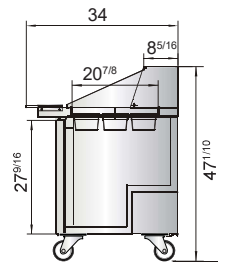

SPECIFICATIONS

Models	Door	Capacity (Cu.Ft.)	Shelves	Casters (inch)	Rated Current (A)	Voltage (V/Hz/Ph)	HP	Refrigerant	Exterior Dimensions (inch)	Net Weight (lbs)	Gross Weight (lbs)
MSF8305GR	1	7.2	1	5	2.3	115/60/1	1/7	R290	27 ^{1/2} ×34×47 ^{1/10}	170	212
MSF3615GR	2	8.7	2	5	2.3	115/60/1	1/7	R290	36 ^{5/16} ×34×47 ^{1/10}	174	240
MSF8306GR	2	13.4	2	5	2.3	115/60/1	1/7	R290	48 ^{1/5} ×34×47 ^{1/10}	243	293
MSF8307GR	2	17.2	2	5	2.8	115/60/1	1/5	R290	60 ^{1/5} ×34×47 ^{1/10}	284	340
MSF8308GR	3	21.1	3	5	2.8	115/60/1	1/5	R290	72 ^{7/10} ×34×47 ^{1/10}	331	401

PLAN VIEW

MSF8305GR

MSF8306GR

MSF8307GR

MSF8308GR

MSF3615GR

Casters

Epoxy shelves