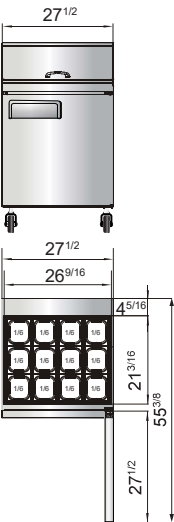

PLAN VIEW

MSF8305GR