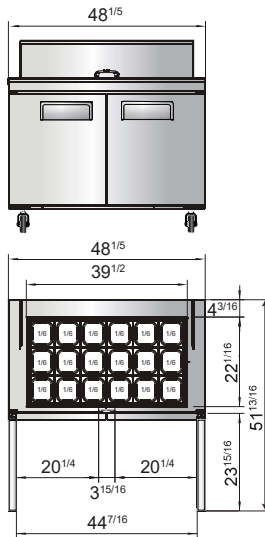

"WE MAKE THE KITCHEN BETTER!"

ATOSA USA, INC.

Toll Free: 855-855-0399 Email: info@atosausa.com

www.atosa.com | www.atosausa.com

California, Colorado, Florida, Georgia, Illinois,

New Jersey, Ohio, Texas, Washington

SPECIFICATIONS

Models	Door	Capacity (Cu.Ft.)	Shelves	Casters (inch)	Rated Current (A)	Voltage (V/Hz/Ph)	HP	Refrigerant	Exterior Dimensions (inch)	Net Weight (lbs)	Gross Weight (lbs)
MSF8305GR	1	7.2	1	5	2.3	115/60/1	1/7	R290	27^{1/2}×34×47^{1/10}	170	212
MSF3615GR	2	8.7	2	5	2.3	115/60/1	1/7	R290	36^{5/16}×34×47^{1/10}	174	240
MSF8306GR	2	13.4	2	5	2.3	115/60/1	1/7	R290	48^{1/5}×34×47^{1/10}	243	293
MSF8307GR	2	17.2	2	5	2.8	115/60/1	1/5	R290	60^{1/5}×34×47^{1/10}	284	340
MSF8308GR	3	21.1	3	5	2.8	115/60/1	1/5	R290	72^{7/10}×34×47^{1/10}	331	401

PLAN VIEW

MSF8306GR

Casters

Epoxy shelves

Stainless steel pans

Rear grill

Temperature control

NEMA 5-15P