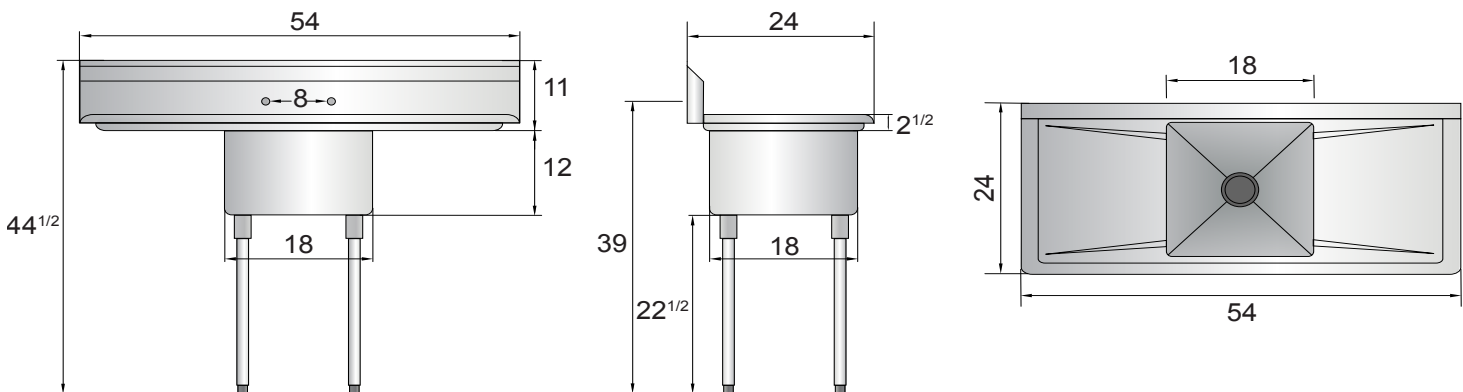

One Compartment Sink Left and Right Drainboards

MODELS:
MRSA-1-D

Standard Features

- Entire sink is formed from a single sheet, fused and polished creating a one-piece sanitary unit
- 18” left and right drainboards
- All exposed welds are grounded smooth and polished to blend with adjacent surfaces providing a satin finish
- Large radius on all corners both vertically and horizontally
- Creased and angled drain boards for easy drainage
- Galvanized legs are standard on all models
- Adjustable ABS bullet feet
- Faucets sold separately

Optional Features

- Leg cross bar (pair) part #: MRPN007

Model	Ga.	Bowl Size(inch)	Leg Size(inch)	Exterior Dimensions(inch)	Net Weight(lbs)
MRSA-1-D	18	18 × 18 × 12	22 ^{1/2}	54 × 24 × 44 ^{1/2}	45

PLAN VIEW